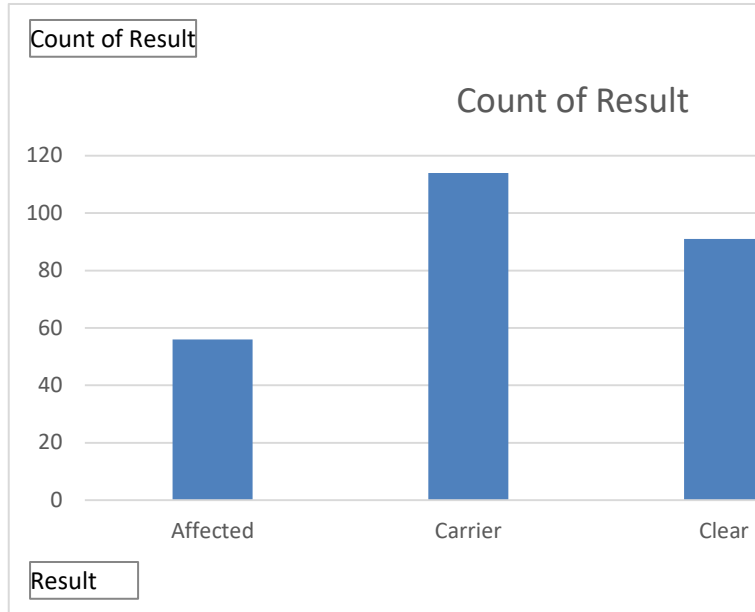

Result	Count of Result
Affected	56
Carrier	114
Clear	91
(blank)